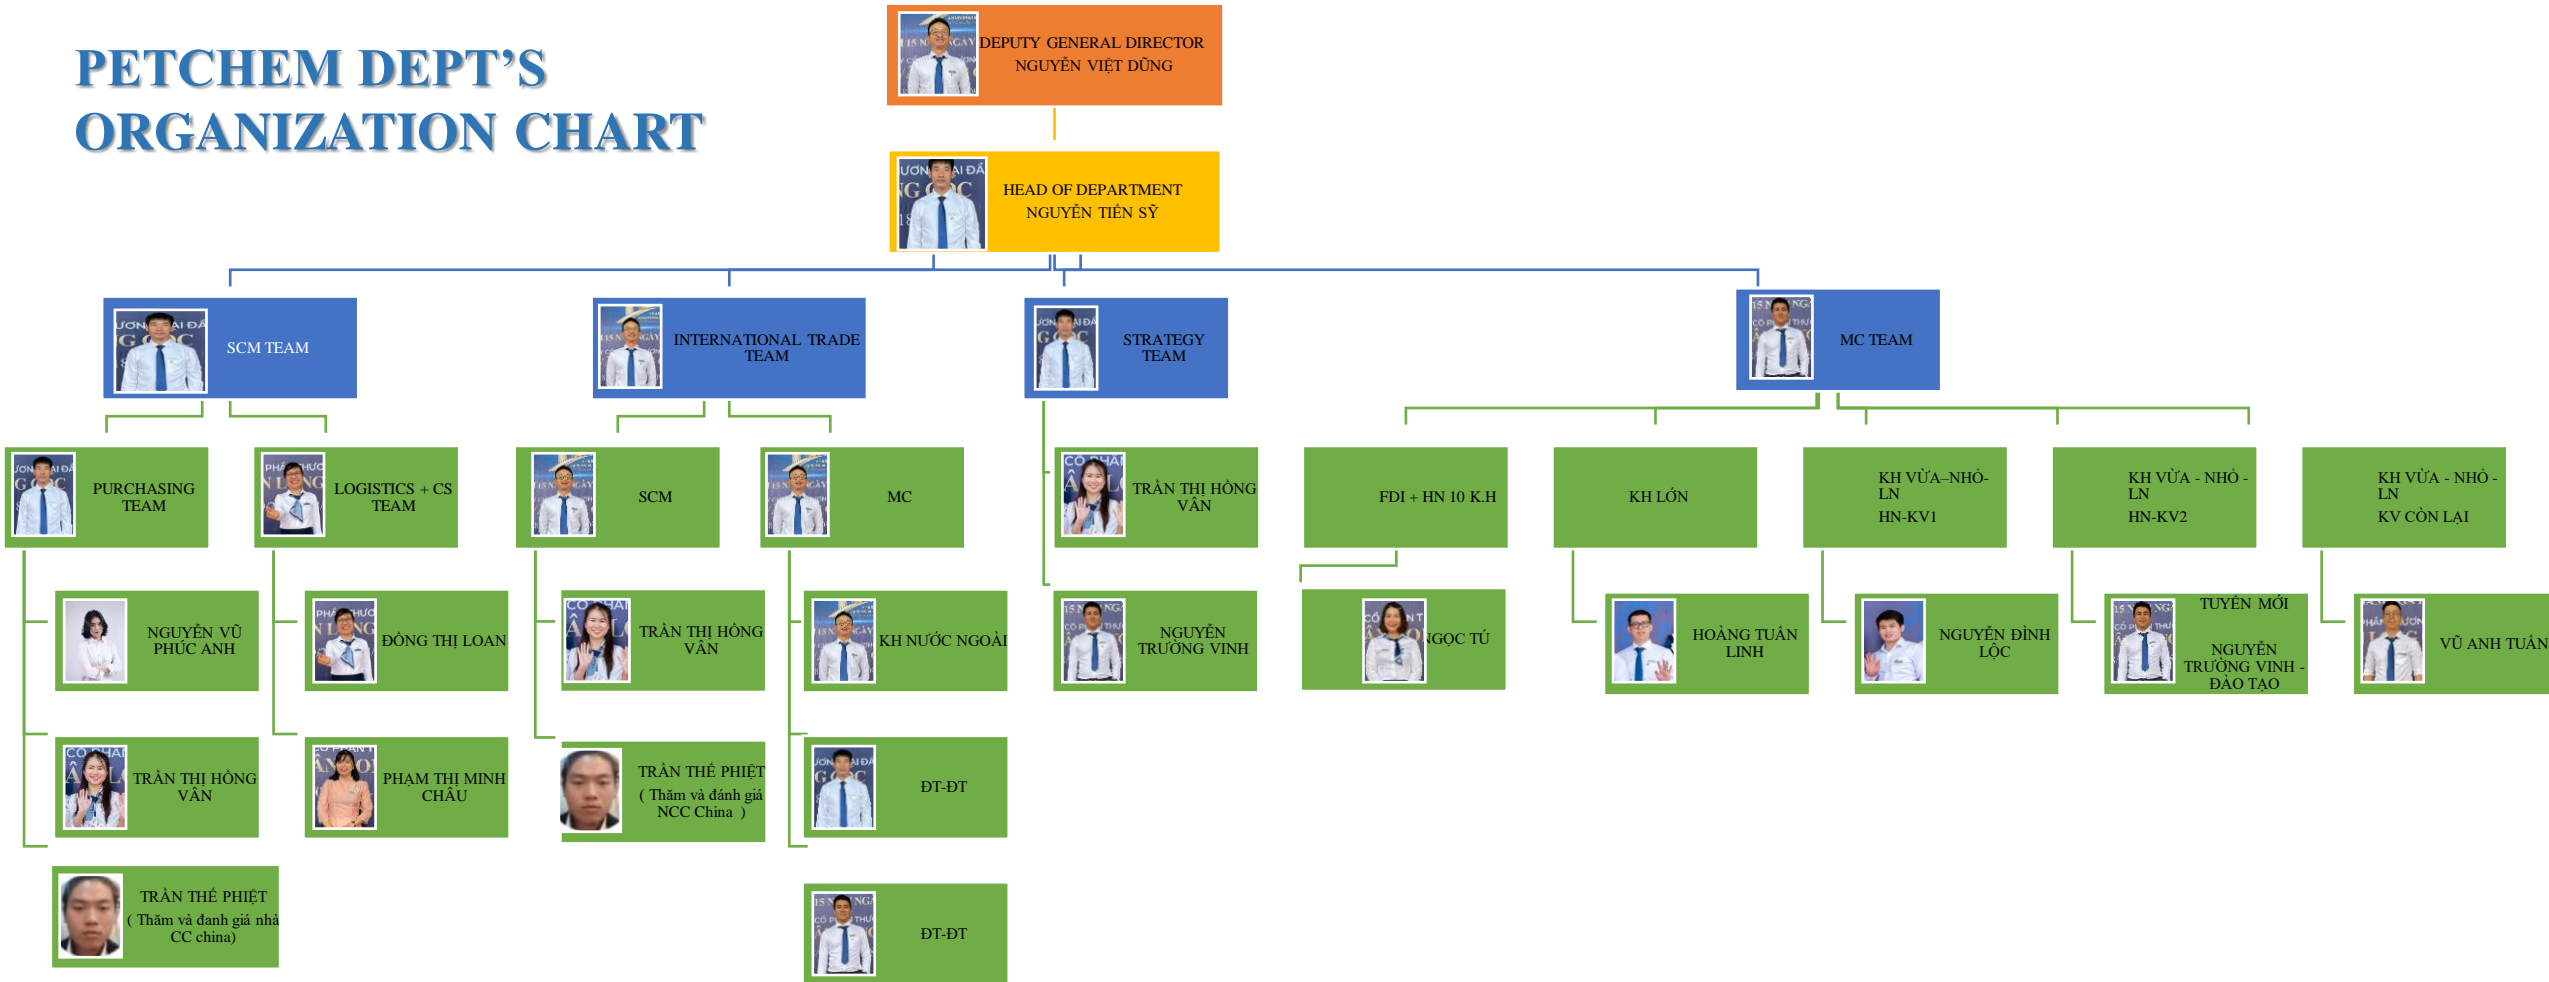

HABACO BATTERY

Manufacturing and trading battery

VISION– MISSION– OBJECTIVE

UNITY – INNOVATION – CUSTOMER ORIENTED

Added value – Add of trust

VanLongCDC

ORGANIZATION CHART

VAN LONG CDC'S ORGANIZATION CHART

UNITY – INNOVATION – CUSTOMER ORIENTED

ORGANIZATION CHART

VanLongCDC

PETCHEM DEPT'S ORGANIZATION CHART

Added value – Add of trust

VanLongCDC

TERMINAL AND FACILITIES

SHORETANK FARM